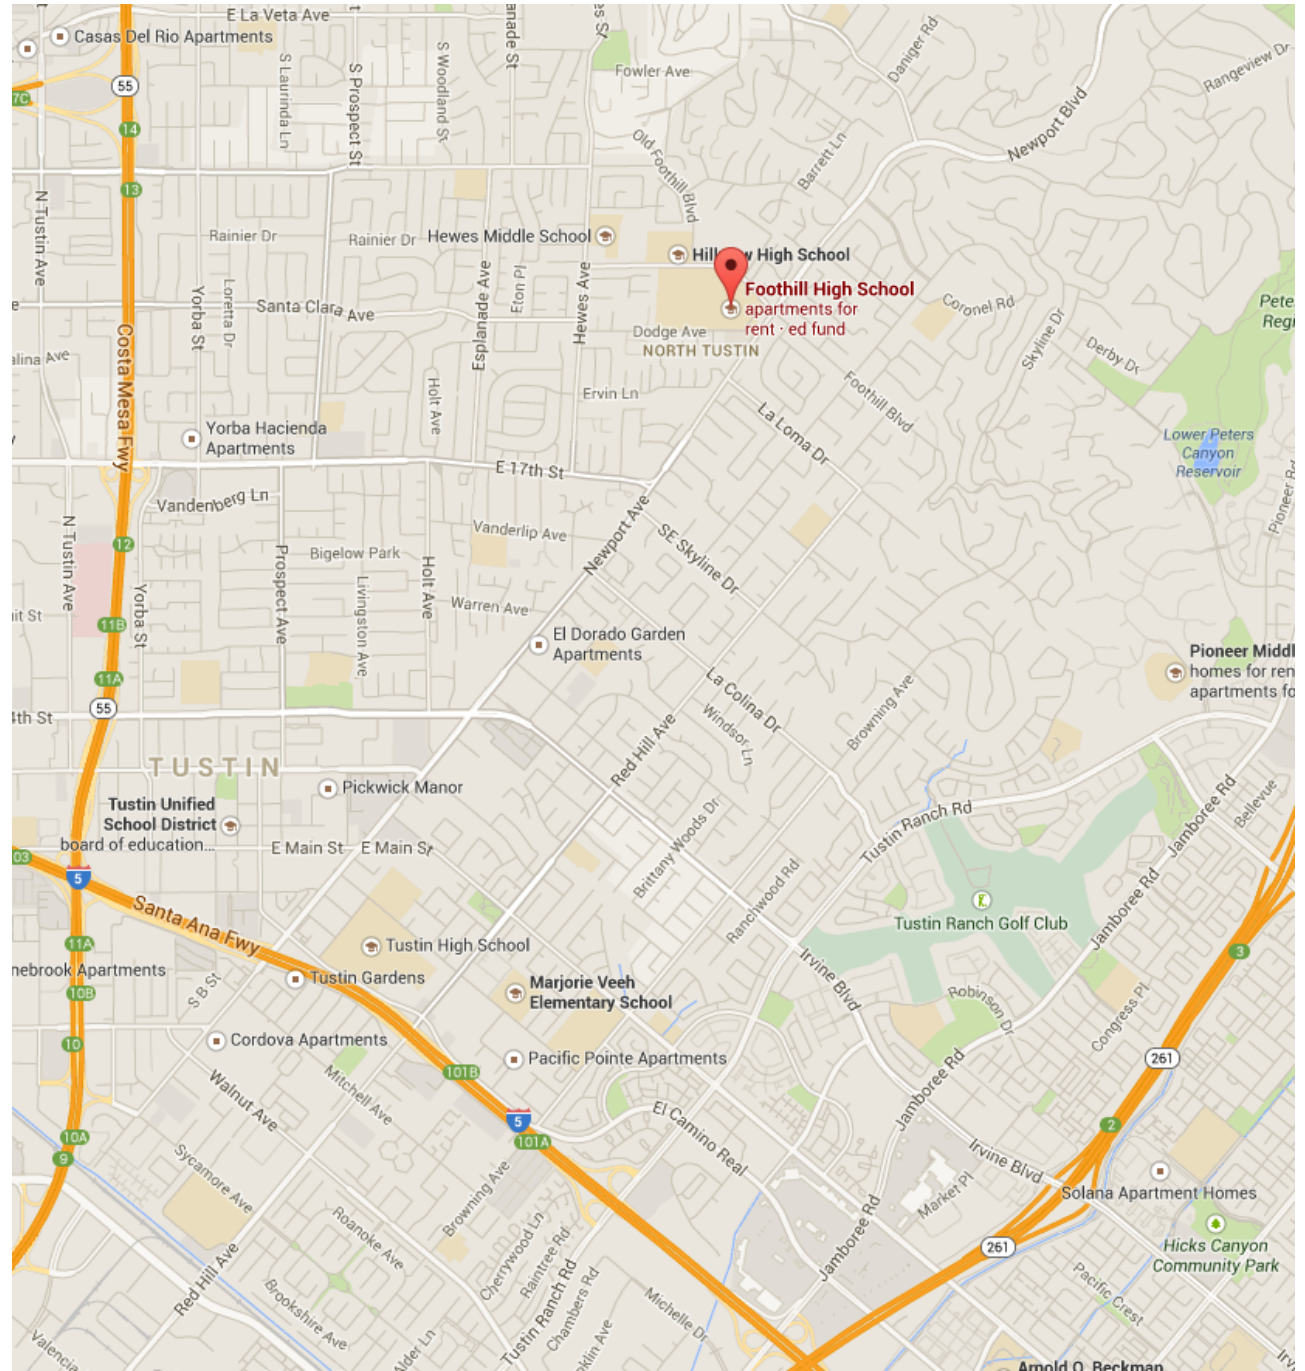

Friday, 7/18

**LAGUNA BEACH VS. LA JOLLA
2:00PM
EL TORO HS**

**LAMORINDA A VS. LA JOLLA
5:00PM
EL TORO HS**

El Toro High School
25255 Toledo Way
Lake Forest, CA 92630

Saturday, 7/19

**IF 1-1 (2ND PLACE)
9:00 AM
CAPO VALLEY HS**

Capistrano Valley High School
26301 Via Escolar
Mission Viejo, CA 92692

Saturday, 7/19

**IF 2-0
9:00 AM
FOOTHILL HS**

Foothill High School
19251 Dodge Ave
Santa Ana, CA 92705

Saturday, 7/19

**IF 0-2
10:00 AM
SEGERSTROM HS**

Segerstrom High School
2301 W MacArthur Blvd
Santa Ana, CA 92704