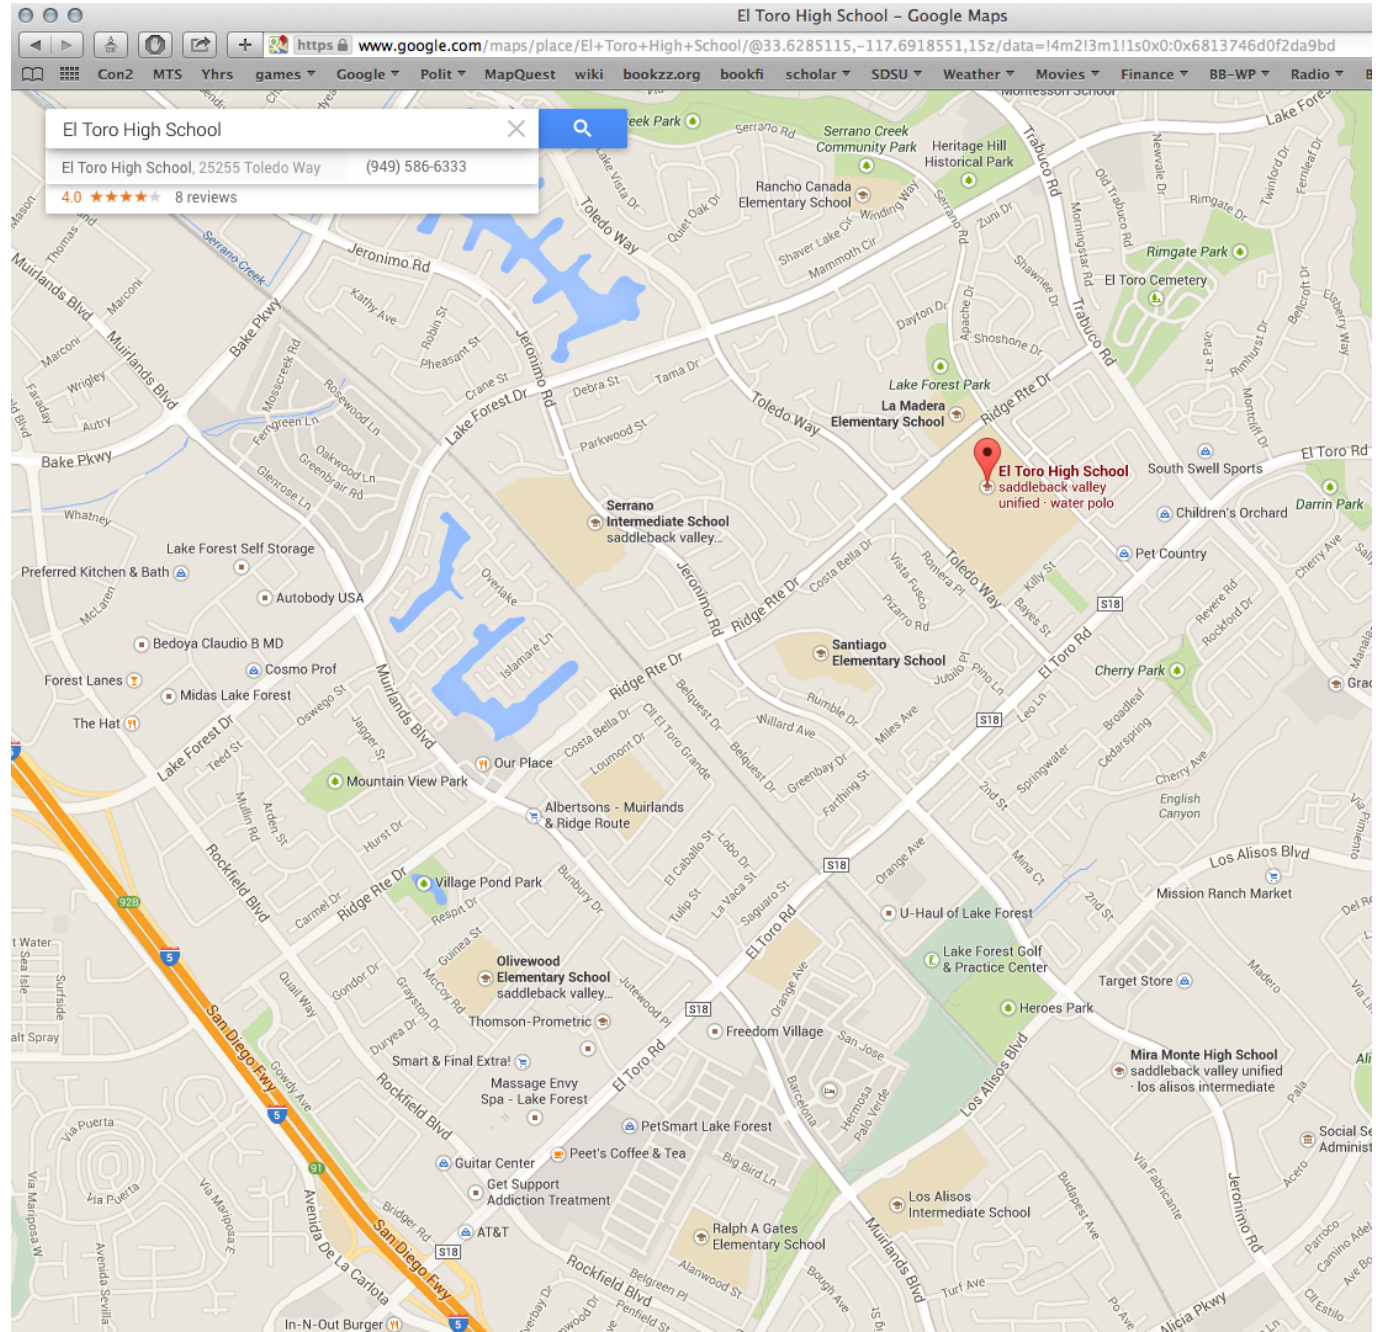

Friday, 7/18

**LAGUNA BEACH VS. LA JOLLA
2:00PM
EL TORO HS**

**LAMORINDA A VS. LA JOLLA
5:00PM
EL TORO HS**

El Toro High School
25255 Toledo Way
Lake Forest, CA 92630

Saturday, 7/19

**IF 1-1 (2ND PLACE)
9:00 AM
CAPO VALLEY HS**

Capistrano Valley High School
26301 Via Escolar
Mission Viejo, CA 92692

Saturday, 7/19

**IF 2-0
9:00 AM
FOOTHILL HS**

Foothill High School
19251 Dodge Ave
Santa Ana, CA 92705

Saturday, 7/19

**IF 0-2
10:00 AM
SEGERSTROM HS**

Segerstrom High School
2301 W MacArthur Blvd
Santa Ana, CA 92704