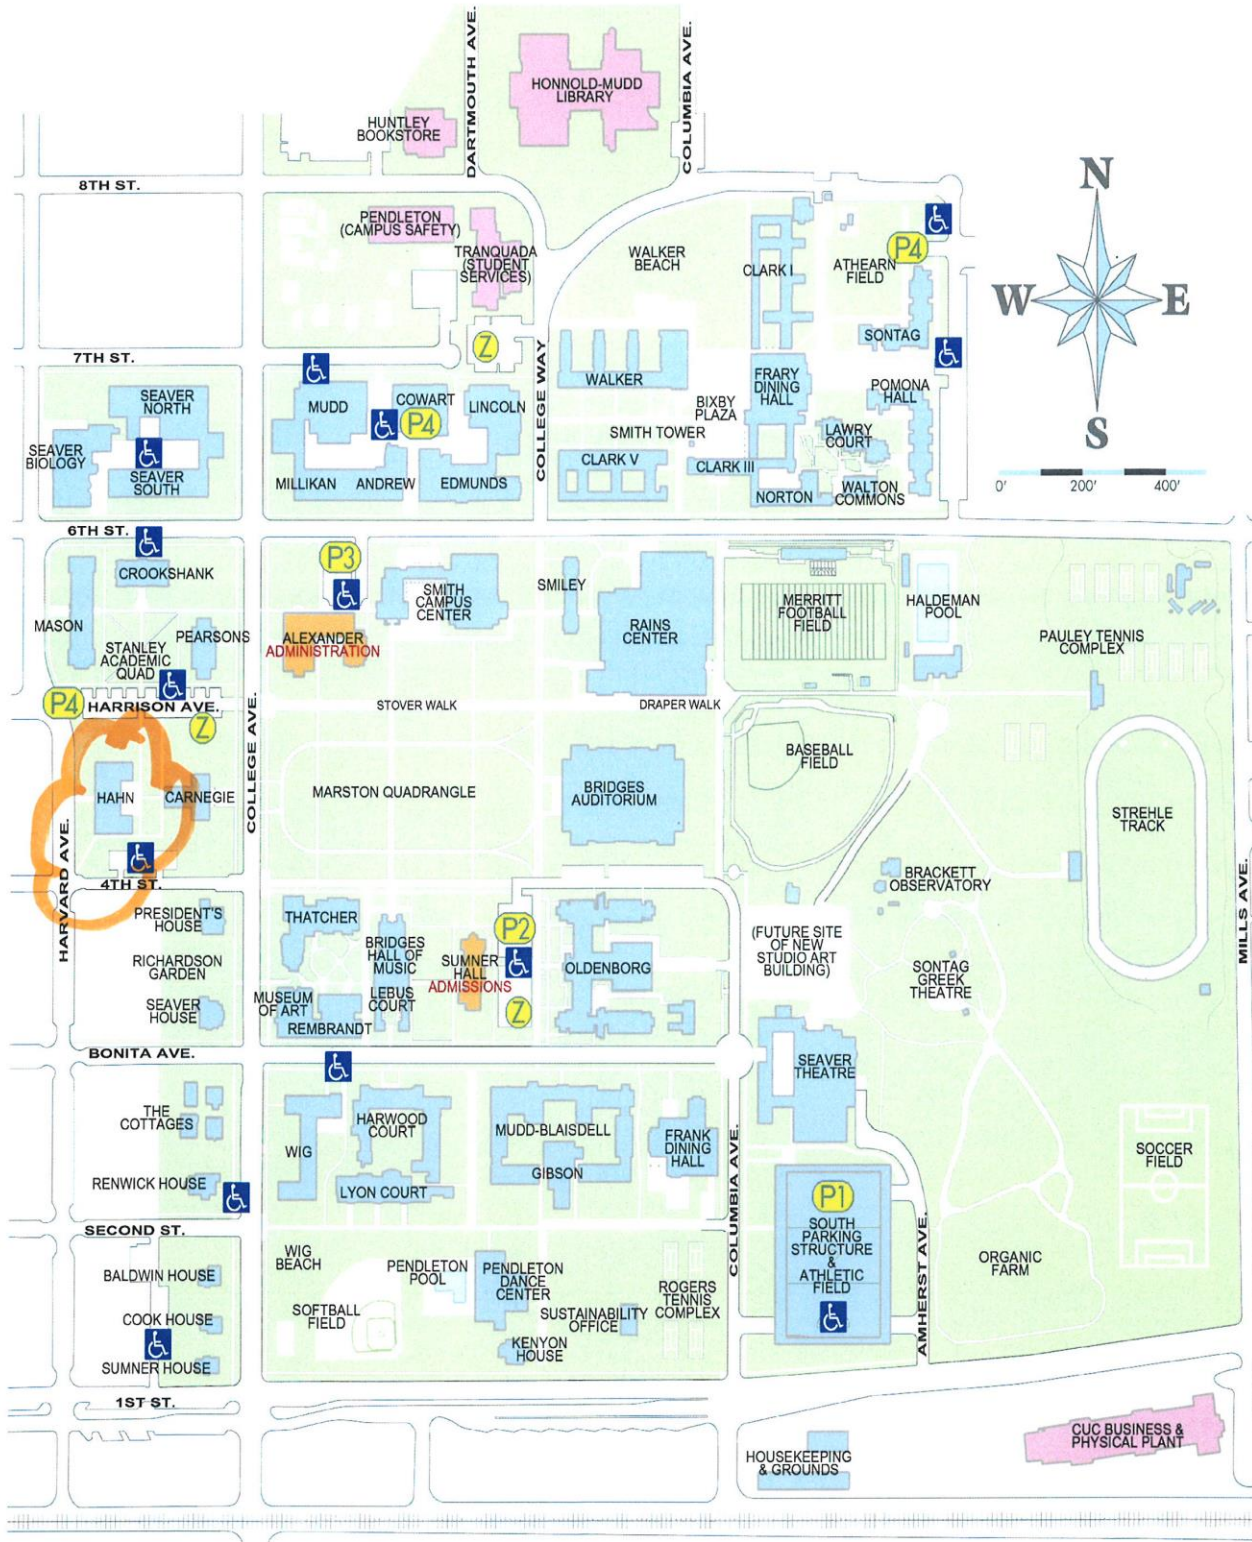

# Pomona College

## VISITORS' MAP

**POMONA  
ADMISSIONS &  
ADMINISTRATION**

**OTHER POMONA  
FACILITIES**

**CLAREMONT UNIVERSITY  
CONSORTIUM FACILITIES**

**P1** GENERAL PUBLIC PARKING

**P2** GUEST PARKING FOR ADMISSIONS

**P3** GUEST PARKING FOR ADMINISTRATION BUILDING

**P4** STUDENT AND/OR FACULTY/STAFF PARKING

**Z** ZIP CAR PARKING

**♿** HANDICAP PARKING

ON-STREET PARKING FOR THE GENERAL PUBLIC IS ALSO AVAILABLE ALONG COLLEGE AVENUE

ON-STREET PARKING FOR FACULTY/STAFF ONLY IS ALSO AVAILABLE ALONG BONITA AVENUE.