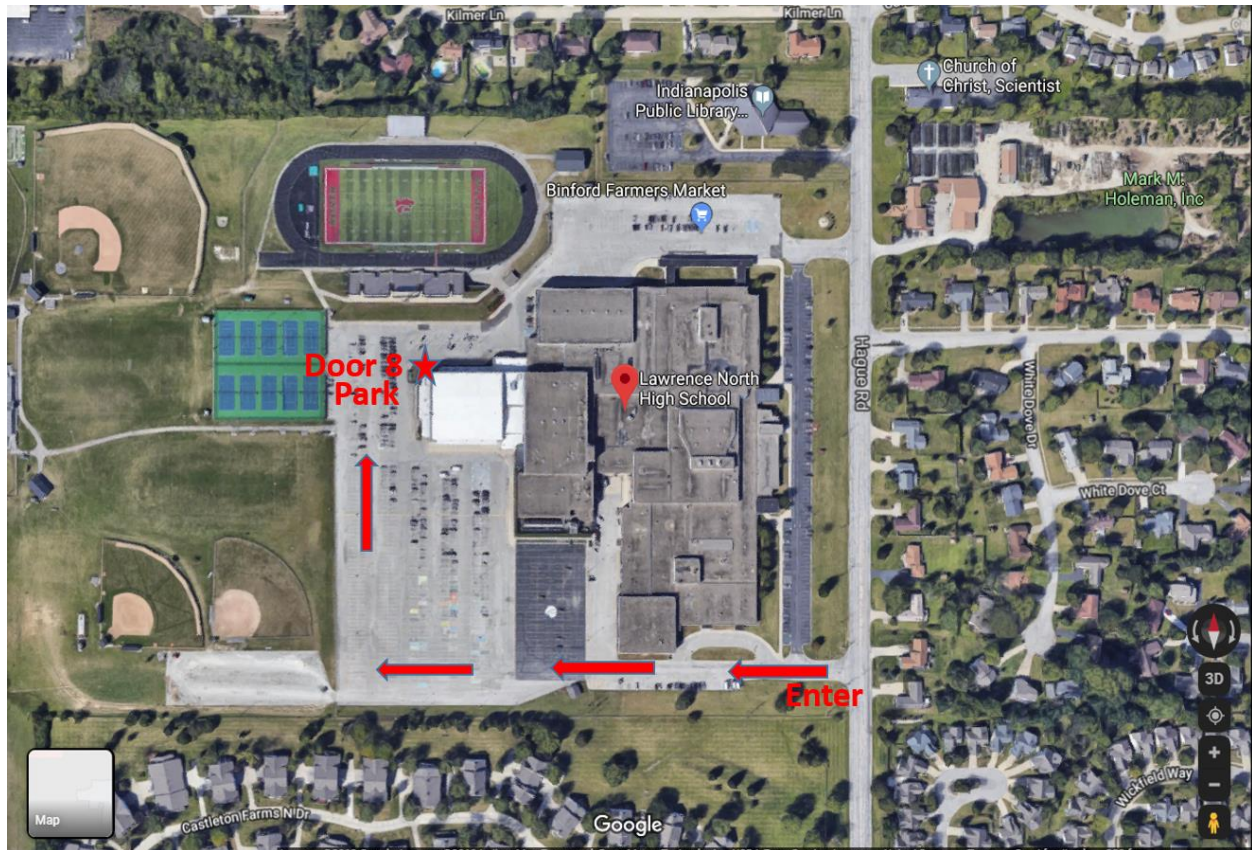

## Lawrence North Map

Enter the South Entrance off Hague Road and head toward the west side of the school.

Park near Door 8 located on the west side of the school.

Enter through Door 8. Go down the hallway to the control room/coaches office on your right. Temperatures will be taken in the office before continuing on to the pool deck.