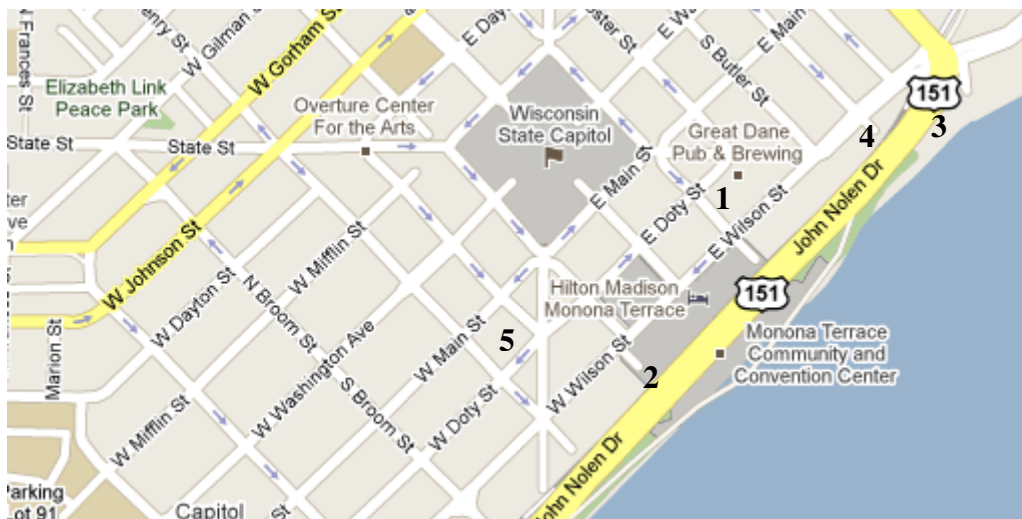

Hotels in Near the Race Course

Hilton Madison Monona Terrace
9 East Wilson St.
Madison, WI 53703
608- 255-5100
<http://www.hilton.com>

The Inn on the Park
22 South Carroll St.
Madison, WI 53703
608-285-8000
<http://www.innonthepark.net>

The Madison Concourse Hotel
1 W. Dayton St.
Madison, WI 53703
800-356-8293
<http://www.concoursehotel.com>

The Sheraton Madison Hotel
706 John Nolen Drive
Madison, WI 53703
888-627-7077
<http://www.sheratonmadison.com>

Parking in Downtown Madison

1. **City of Madison Government East Parking Ramp** – enter off Wilson or Pinckney Streets
2. **Monona Terrace Parking Ramp** – enter off John Nolen or Carroll Street
3. **Blair Street Lot** – enter off John Nolen or Blaire Street
4. **Wilson Street Lot** – enter off Wilson or Hancock Streets
5. **Capitol Square South Ramp** – enter off Main or Fairchild Streets