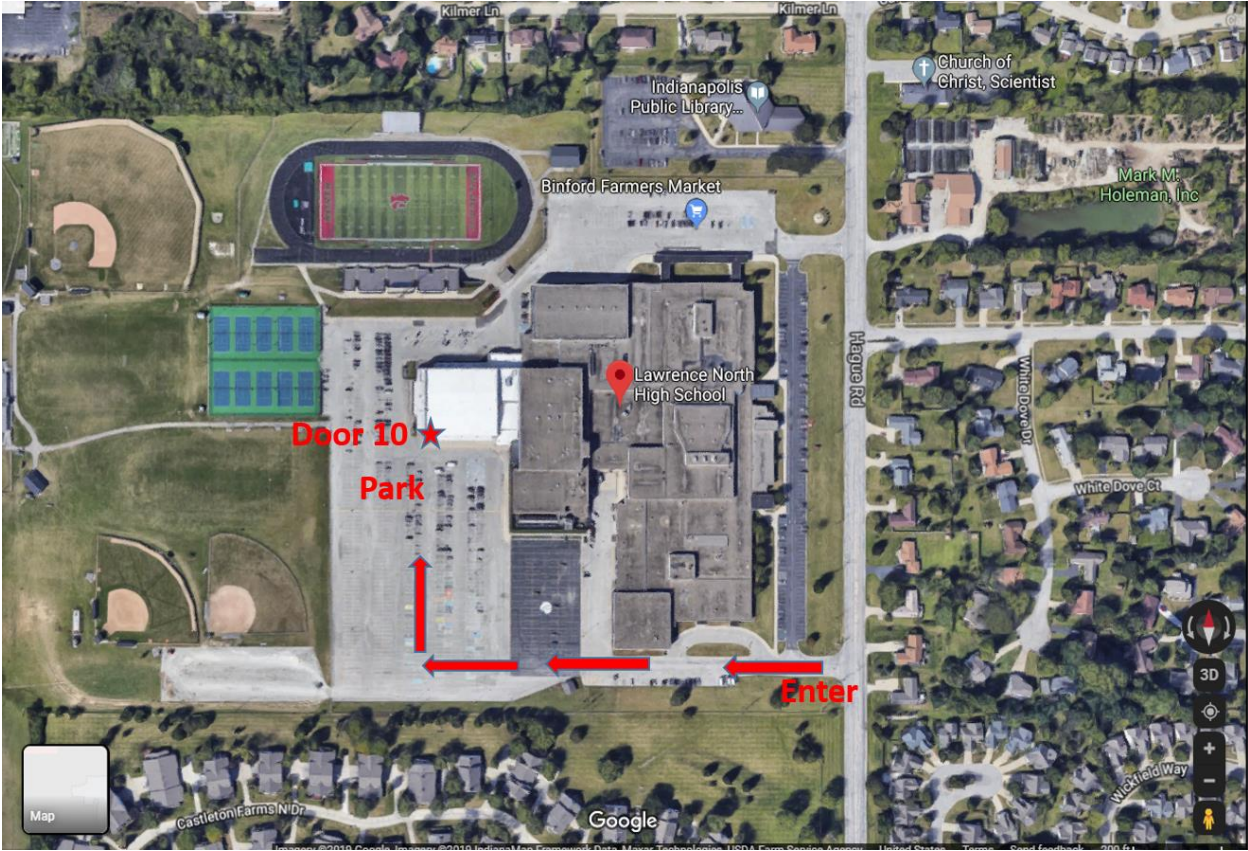

Lawrence North Map

Enter the South Entrance off Hague Road and head toward the west side of the school.

Park near Door 10 located on the west side of the school. Enter through Door 10 to pool deck.