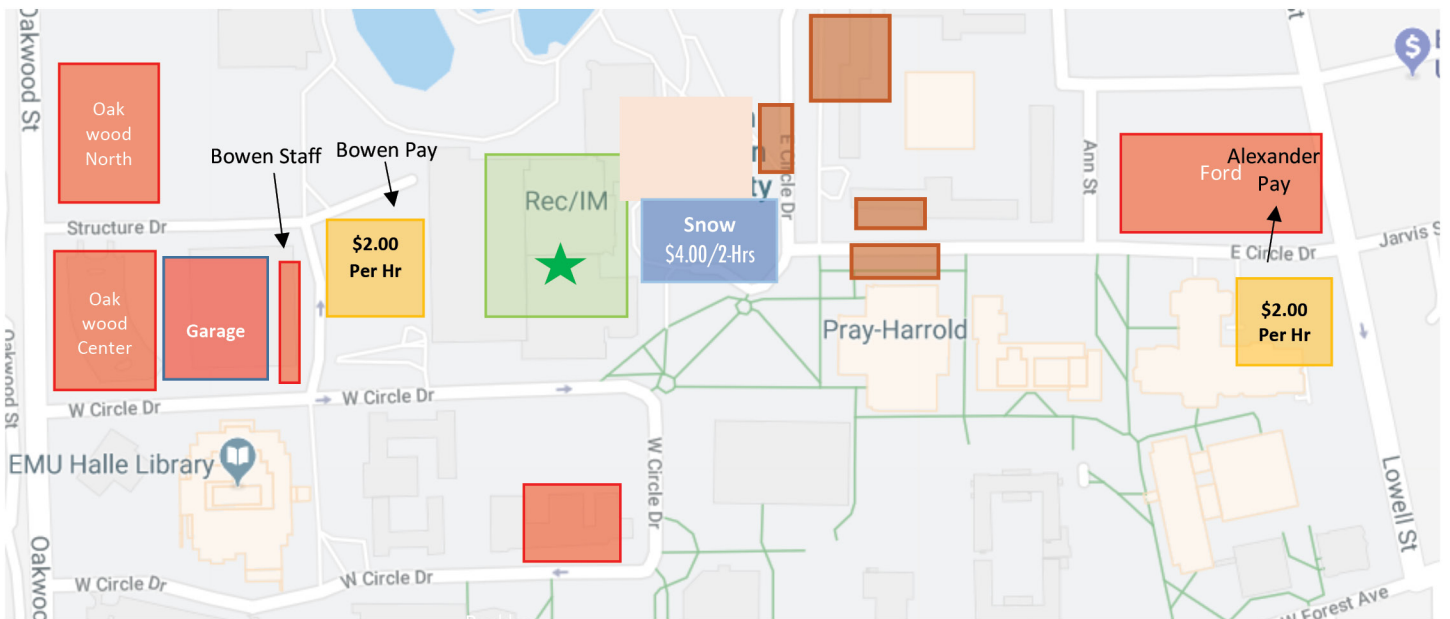

Parking Details for July 16, 2023 Masters Swim Meet At Eastern Michigan University

Eastern Michigan University and ParkEMU welcomes you to our campus!

Important Parking Details

Based upon your parking needs (long term/all day or shorter term) there are the following parking solutions offered to our guests.

- Bowen Pay-In-Lane Lot – Short Term/Hourly Parking - \$2.00/hr (Credit) – Open 6am-2am (no overnight)
- Metered Parking Spaces – Short Term/Hourly or Less Parking - \$2.000/hr (Coin or Text to Park only) – Available 6am-2am (no overnight)
- Snow Lot – Short Term/Hourly Parking – \$4.00/2hrs (Text to Park only)

Meter only allows \$4 per 2 hours of parking at a time.

SURFACE LOT HOURLY RATES:

Alexander, Bowen, McKenny, Pease, Student Center			
HOUR	RATES		
0 min. to 10 min.	Free	4 hrs to 4 hrs 59 min.	\$10
10 min. to 59 Min.	\$2	5 hrs to 5 hrs 59 min.	\$12
1 hr. to 1 hr. 59 min.	\$4	6 hrs to 6 hrs 59 min.	\$14
2 hrs to 2 hrs 59 min.	\$6	Daily Max Rate	\$16
3 hrs to 3 hrs 59 min.	\$8	Lost Ticket	\$19
HOUR	RATES		

TEXT TO PARK

Green Lot 2, Westview, Snow Lot (weekends only), Main Campus Structure (weekends only)
Parking is available for purchase in 1 hour increments at a rate of \$2 per hour + service fee.